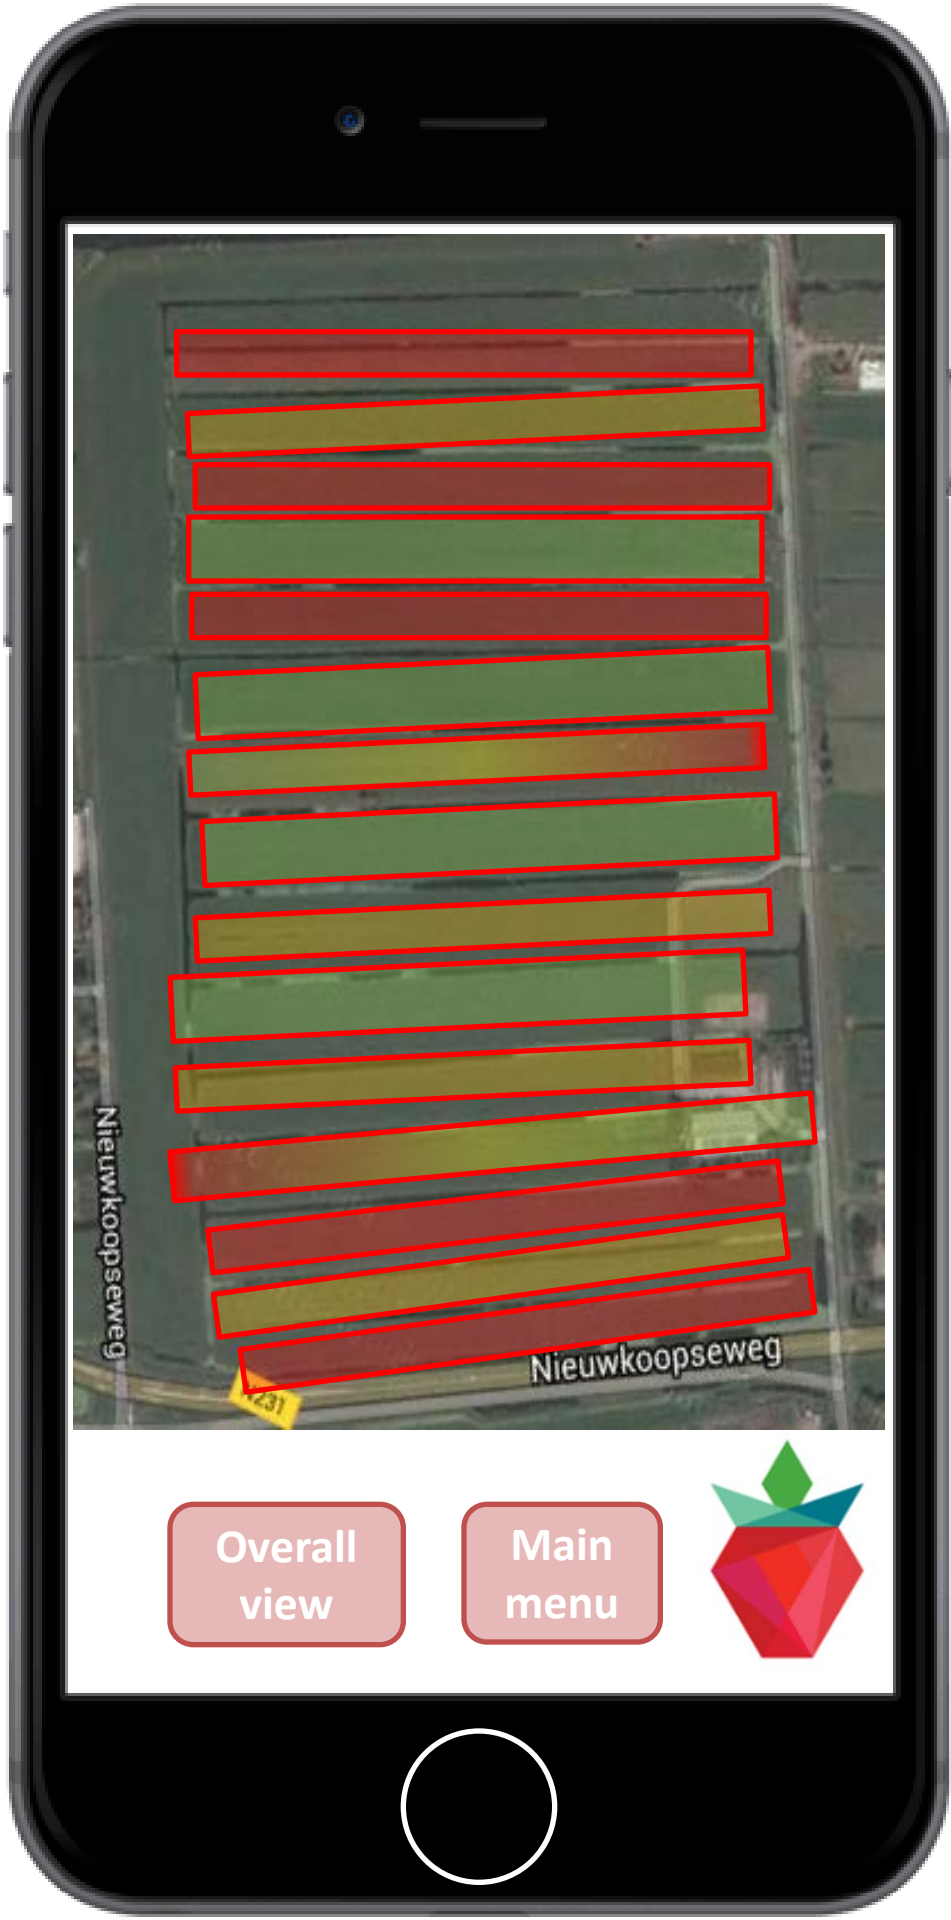

Please enter your log in details:

Log in

What can we help you with today?

Rate

Insights

Database

Main menu

Main menu

Main
menu

Main
menu

Main
menu

Overall
view

Main
menu

Area 1

Processed today

50 kg

Back

Area 7

Processed today 70 kg

Avg. Quality 95%

Revenue €125,68

Time to harvest 1 day

Camera

Camera 7

Back

Overall

Processed today 650 kg

Avg. Quality 90%

Revenue €784,26

Best area [Area 7](#)

Worst area [Area 1](#)

Back