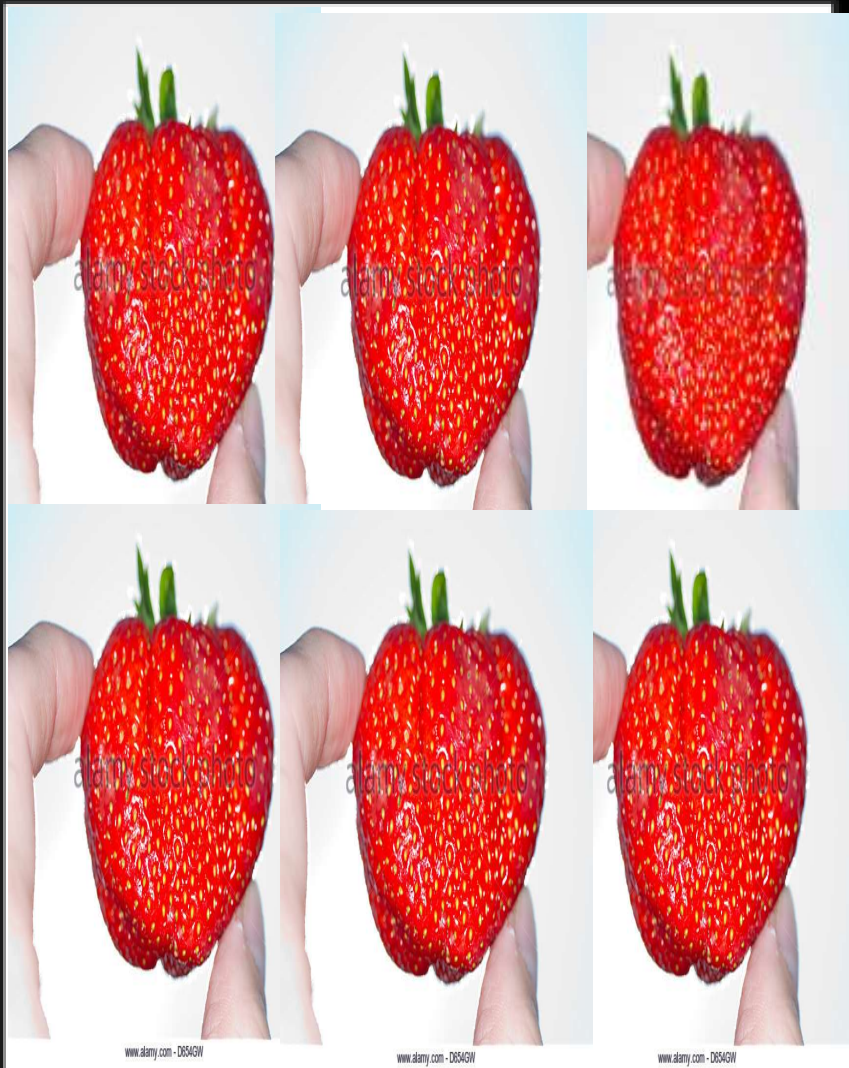

www.alamy.com - D654GW

Live Feed

Processed today	50 kg
Avg. Quality	95%
Temp	25 °C
Camera's	Camera 1
	Camera 2

Back

© ncjMedia Ltd

Back

© ncjMedia Ltd

Back